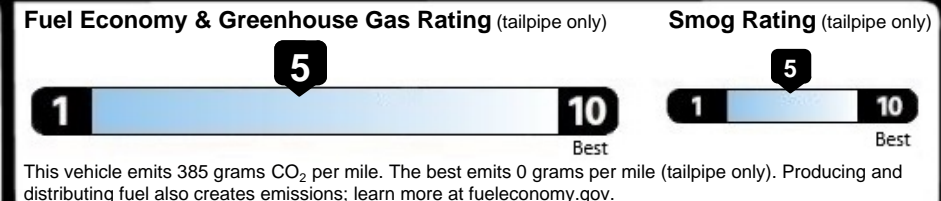

LIMITED WARRANTY/ROADSIDE ASSISTANCE

3 Years / 36,000 Miles Basic
5 Years / 60,000 Miles Powertrain
5 Years / Unlimited Mileage Rust Perforation
3 Years / 36,000 24/7 Roadside Assistance
See Owner Info Kit & Warranty for Details

OPTIONAL EQUIPMENT AND OTHER ITEMS

Manufacturer's Suggested Retail Price	$44,995.00
Exterior Color: Geyser Blue	
Full Tank of Gas	INCLD
Option Package: 23	$4,090.00
Subaru 12.1" Multimedia System w/ Navigation	
Power Moonroof	
Surround View Monitor System	
Black Nappa Leather-Trimmed Upholstery w/ Copper Stitch	
Ventilated Front Seats	
12-Way Power Driver's Seat w/ 4-Way Lumbar Support & Leg Extension	
8-Way Power Front Passenger Seat	
Black Power-Folding Heated Mirrors w/ Turn Signals	
Outback Mirror Package	$751.00
Auto-Dimming Mirror w/ Comp	
Auto-Dimming Exterior Mirror	
Rear Bumper Cover	$187.00

EPA DOT Fuel Economy and Environment

Fuel Economy

23 MPG combined city/hwy
21 city
27 highway

4.3 gallons per 100 miles

Small SUVs range from 14 to 125 MPG. The best vehicle rates 146 MPGe.

Gasoline Vehicle

You spend $2,250 more in fuel costs over 5 years compared to the average new vehicle.

Annual fuel cost
$2,150

Actual results will vary for many reasons, including driving conditions and how you drive and maintain your vehicle. The average new vehicle gets 29 MPG and costs $8,500 to fuel over 5 years. Cost estimates are based on 15,000 miles per year at $3.30 per gallon. MPGe is miles per gallon equivalent. Vehicle emissions are a significant cause of climate change and smog.

fueleconomy.gov
Calculate personalized estimates and compare vehicles

PARTS CONTENT INFORMATION

FOR VEHICLES IN THIS CARLINE: U.S./CANADIAN PARTS CONTENT: 0% MAJOR SOURCES OF FOREIGN PARTS CONTENT: JAPAN: 85%

FOR THIS VEHICLE: FINAL ASSEMBLY POINT: OTA, GUNMA, JAPAN COUNTRY OF ORIGIN: ENGINE: JAPAN TRANSMISSION: JAPAN

Note: Parts content does not include final assembly, distribution, or other non-parts costs.

Privacy Notice
www.subaru.com/company/privacy.html

Destination and Delivery $1,450.00
Total Suggested Retail Price $51,473.00

THIS LABEL HAS BEEN APPLIED PURSUANT TO FEDERAL LAW, DO NOT REMOVE OR ALTER PRIOR TO THE DELIVERY TO THE ULTIMATE PURCHASER.