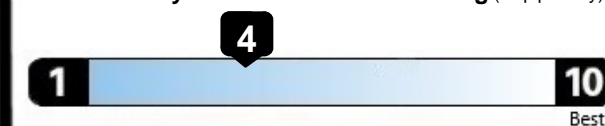

Fuel Economy & Greenhouse Gas Rating (tailpipe only)