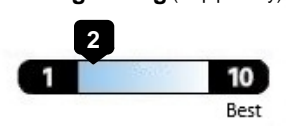

Smog Rating (tailpipe only)

Actual results will vary for many reasons, including driving conditions and how you drive and maintain your vehicle. The average new vehicle gets 29 MPG and costs $8,500 to fuel over 5 years. Cost estimates are based on 15,000 miles per year at $4.15 per gallon. MPGe is miles per gallon equivalent. Vehicle emissions are a significant cause of climate change and smog.

fueleconomy.gov

Calculate personalized estimates and compare vehicles